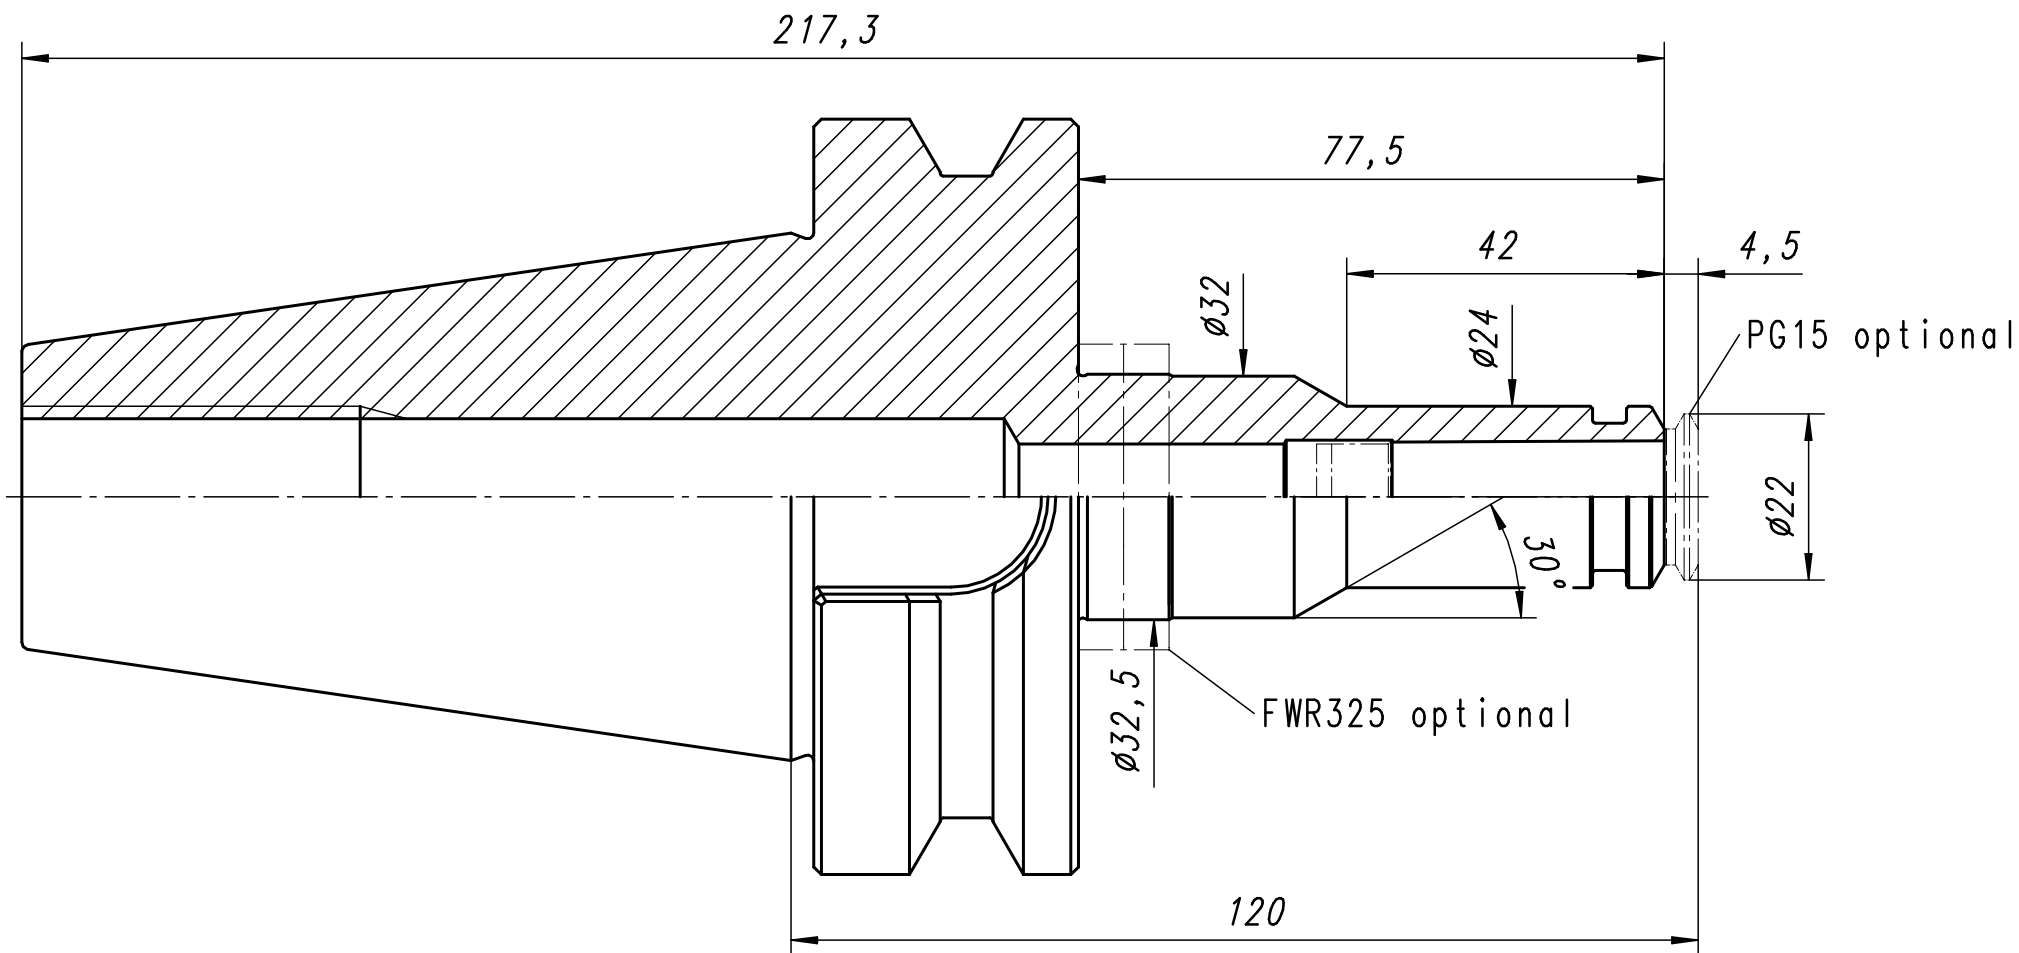

Swiss
Precision
Tools

REGO-FIX®

REGO-FIX AG
Obermattweg 60
4456 Tenniken / Switzerland

Phone +41 61 976 14 66

Fax +41 61 976 14 14

www.rego-fix.com

This is a non controlled copy. All information given herein are subject to change without notice.

The information given herein has been carefully checked and is believed to be correct. REGO-FIX, however, assumes no responsibility or liability for any errors, inaccuracies or omissions that may appear in this drawing.

This document is subject to copyright laws. No part of this document may be reproduced or transmitted in any form or any means, electronic or mechanic, for any purpose, without the express written permission of REGO-FIX

Type: BT50/PG15x120 H

Part No.: 4150.71560

Date: 15.08.2007

Scale: 1:1